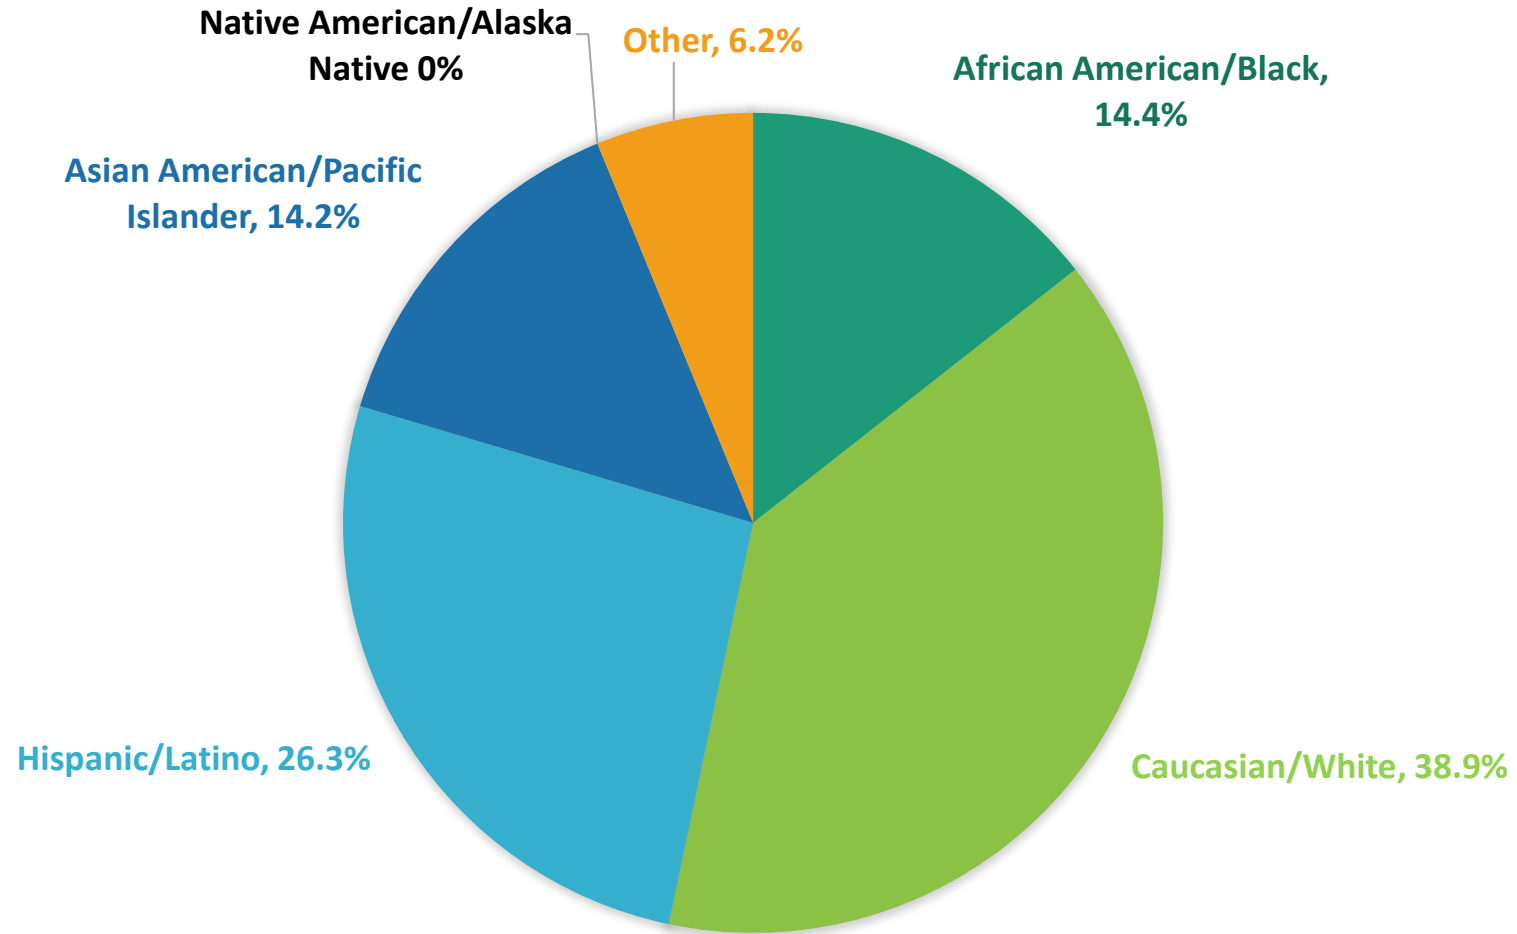

A Closer Look at Solano County

CalQIC Conference: March 17, 2022

County Fun Facts

County mission: A place for people to live, learn, work and play

Total Population 438,527

- 909.4 square miles, including 84.2 square miles of water area and 675.4 square miles of rural land
- There are seven (7) incorporated cities in Solano County
- Median income as of December 2021 was \$86,652
- As of 2019, 44.6% of Solano County residents were born outside of the United States, which is higher than the national average of 34%
- Almonds top the 2020 crop valued at \$357.2M

Solano County Population Race Distribution

Solano County Population Age Distribution